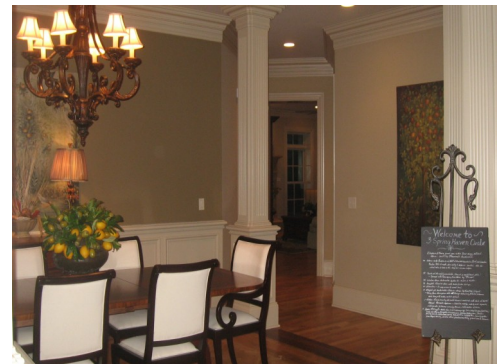

3 Springhaven Circle
The Preserve at Clayton Pond